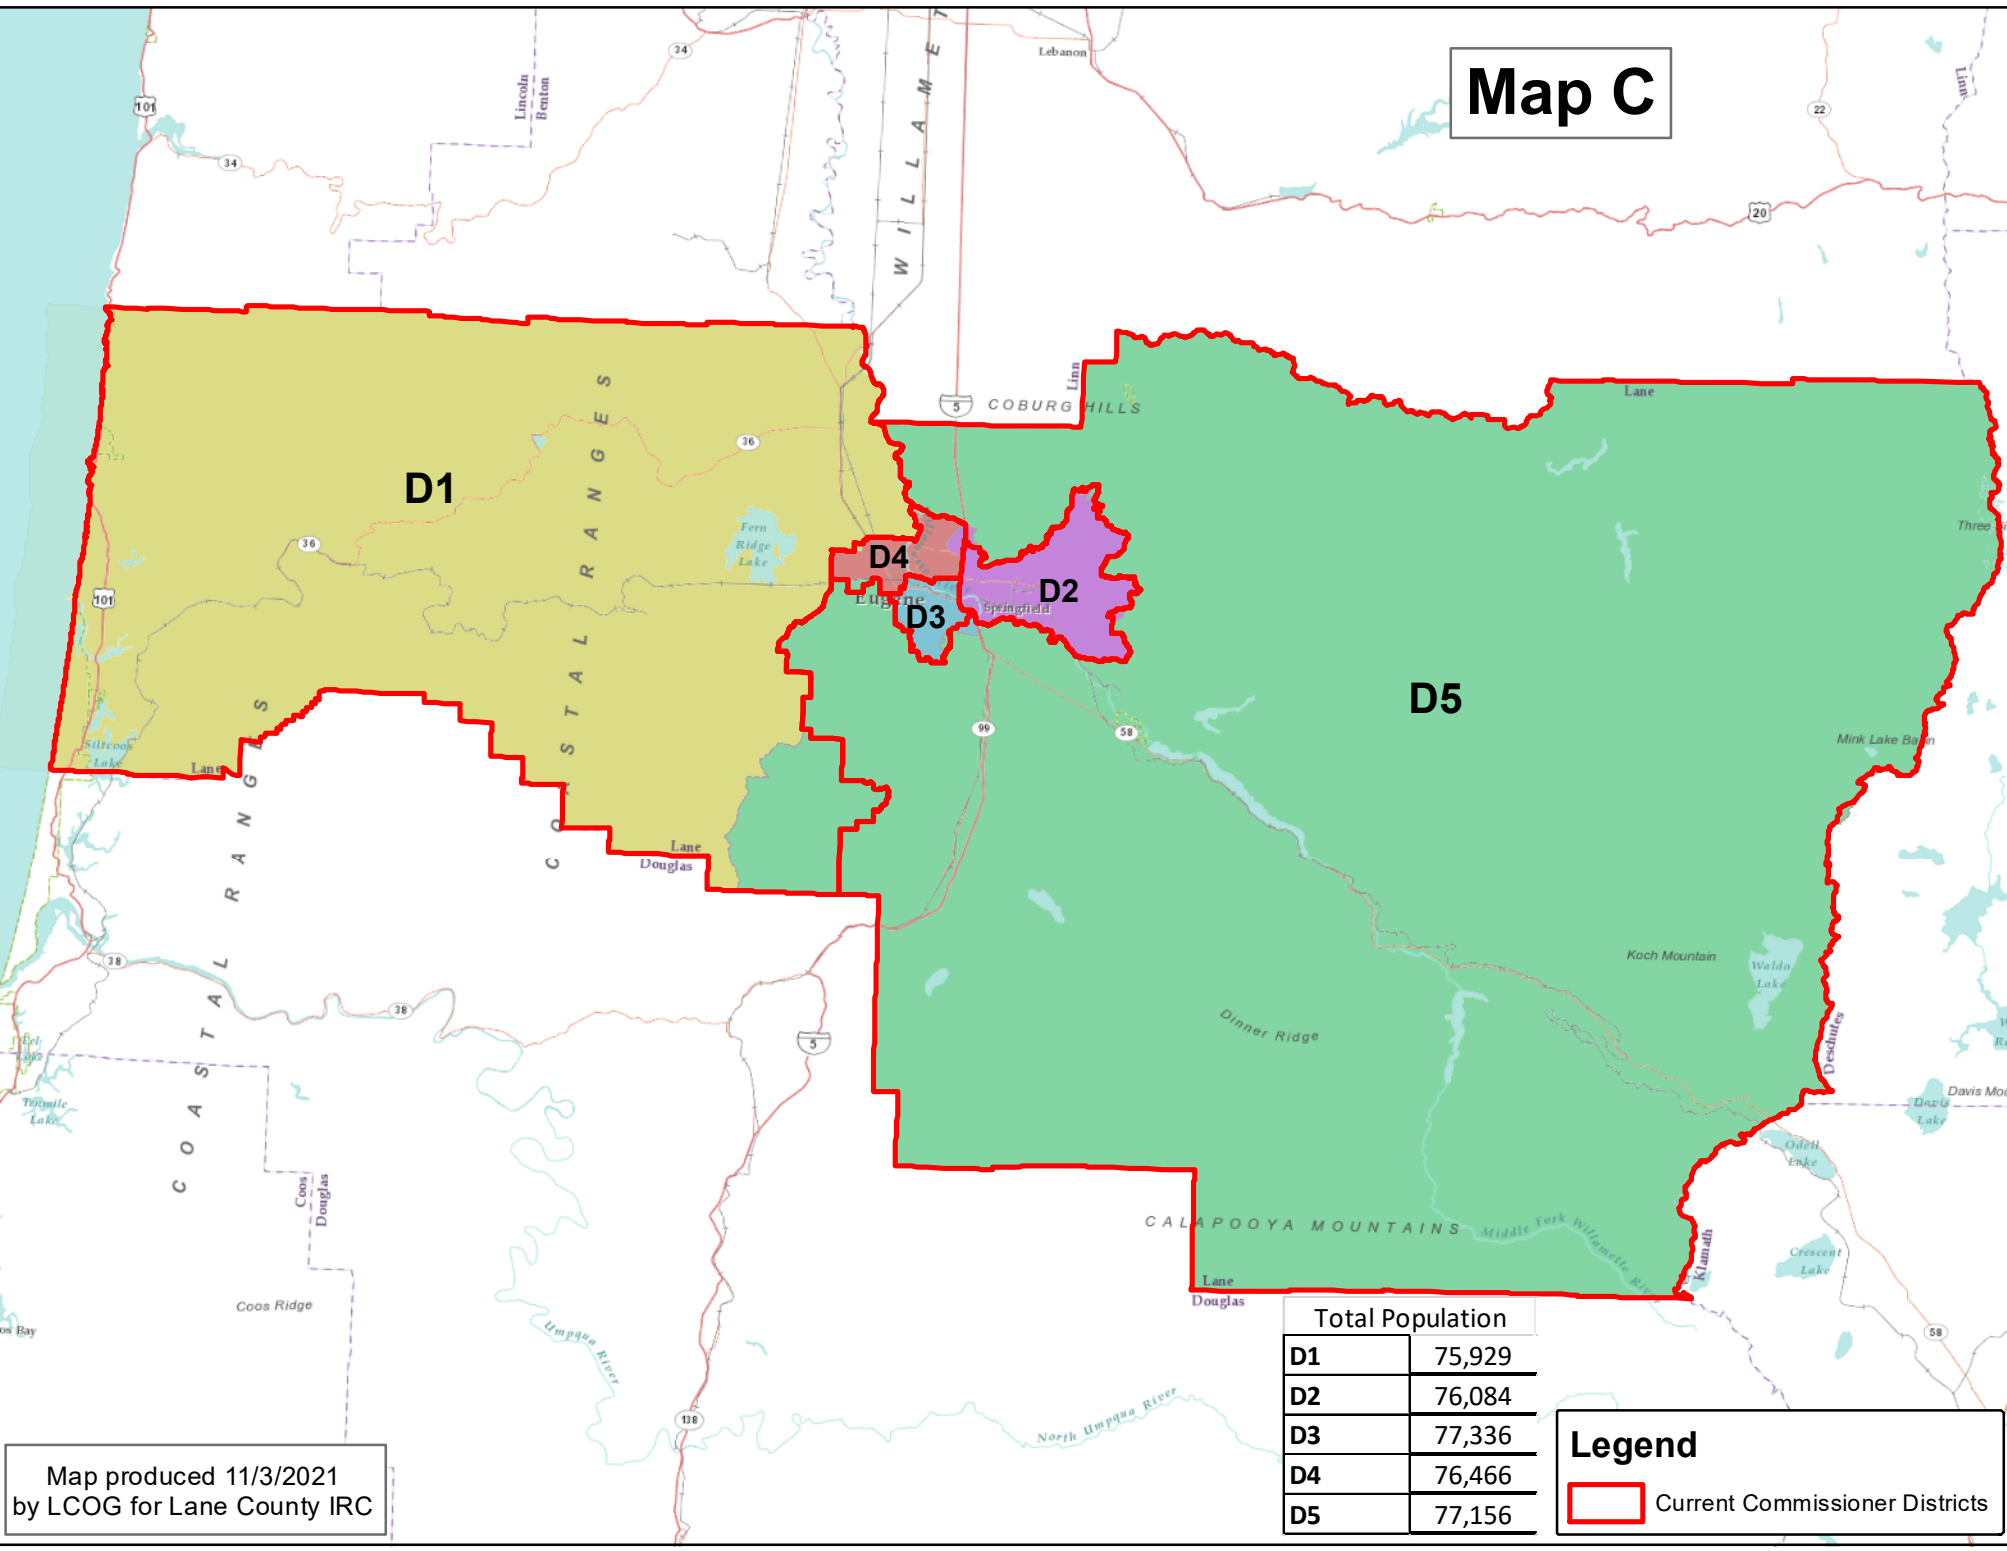

Map C

Map produced 11/3/2021
by LCOG for Lane County IRC

Total Population	
D1	75,929
D2	76,084
D3	77,336
D4	76,466
D5	77,156

Legend

Current Commissioner Districts

Map C

Total Population	
D1	75,929
D2	76,084
D3	77,336
D4	76,466
D5	77,156

Legend

 Current Commissioner Districts

Map produced 11/3/2021
by LCOG for Lane County IRC