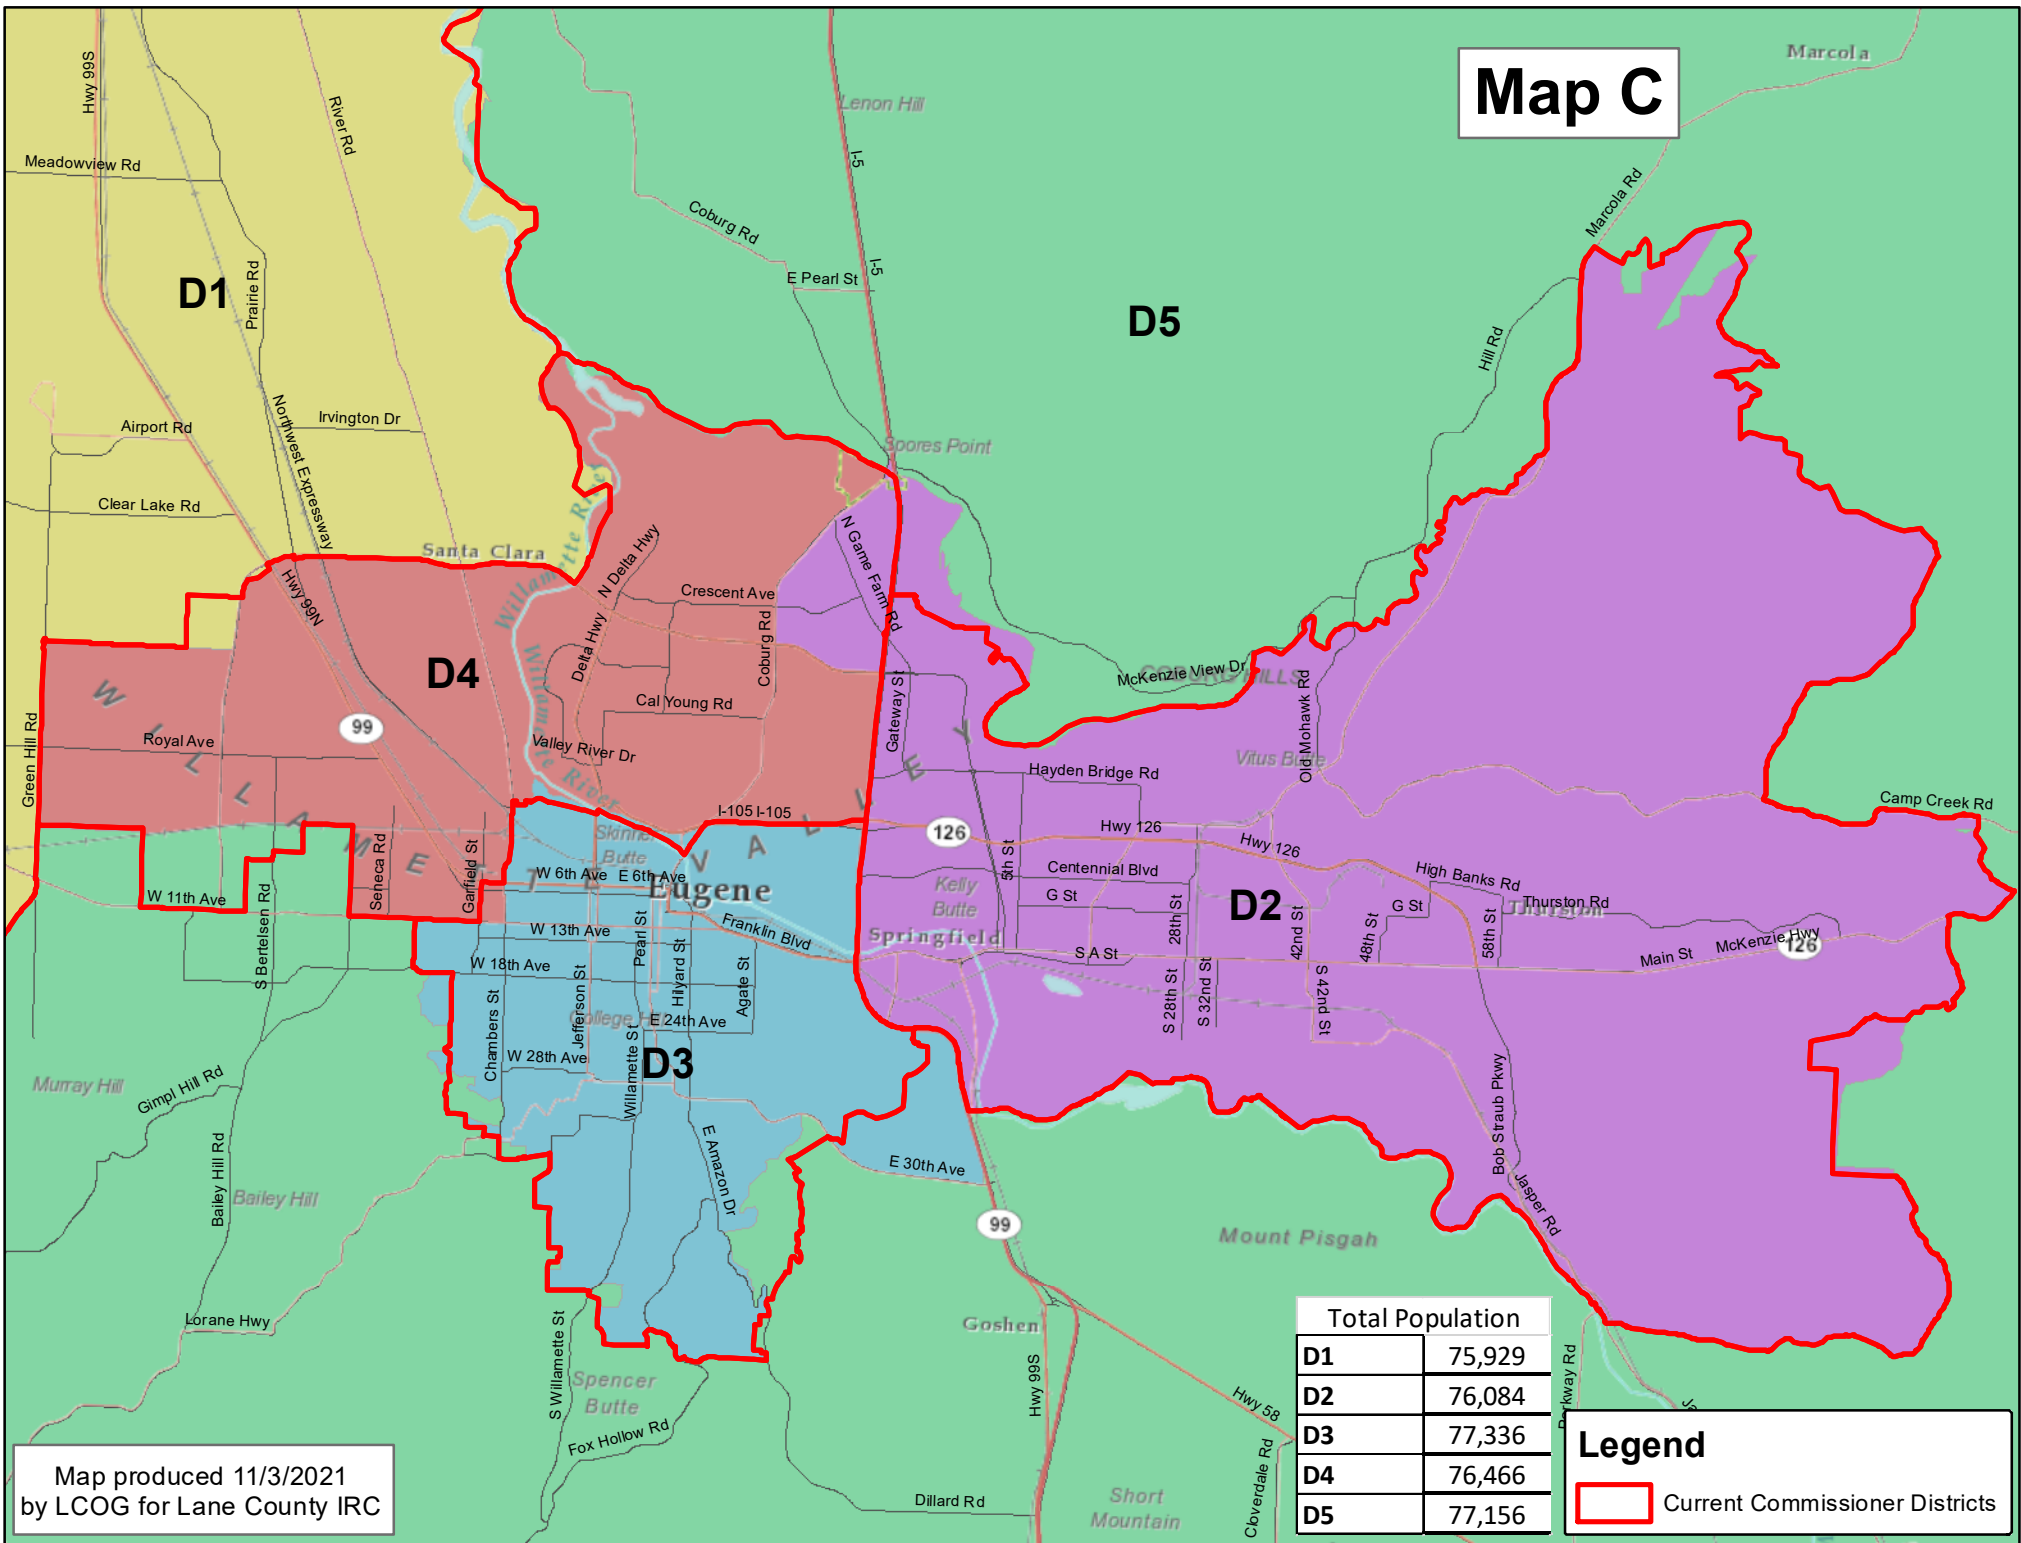

Map C

Map produced 11/3/2021
by LCOG for Lane County IRC

Total Population	
D1	75,929
D2	76,084
D3	77,336
D4	76,466
D5	77,156

Legend

Current Commissioner Districts

Map C

Total Population	
D1	75,929
D2	76,084
D3	77,336
D4	76,466
D5	77,156

Legend

 Current Commissioner Districts

Map produced 11/3/2021
by LCOG for Lane County IRC